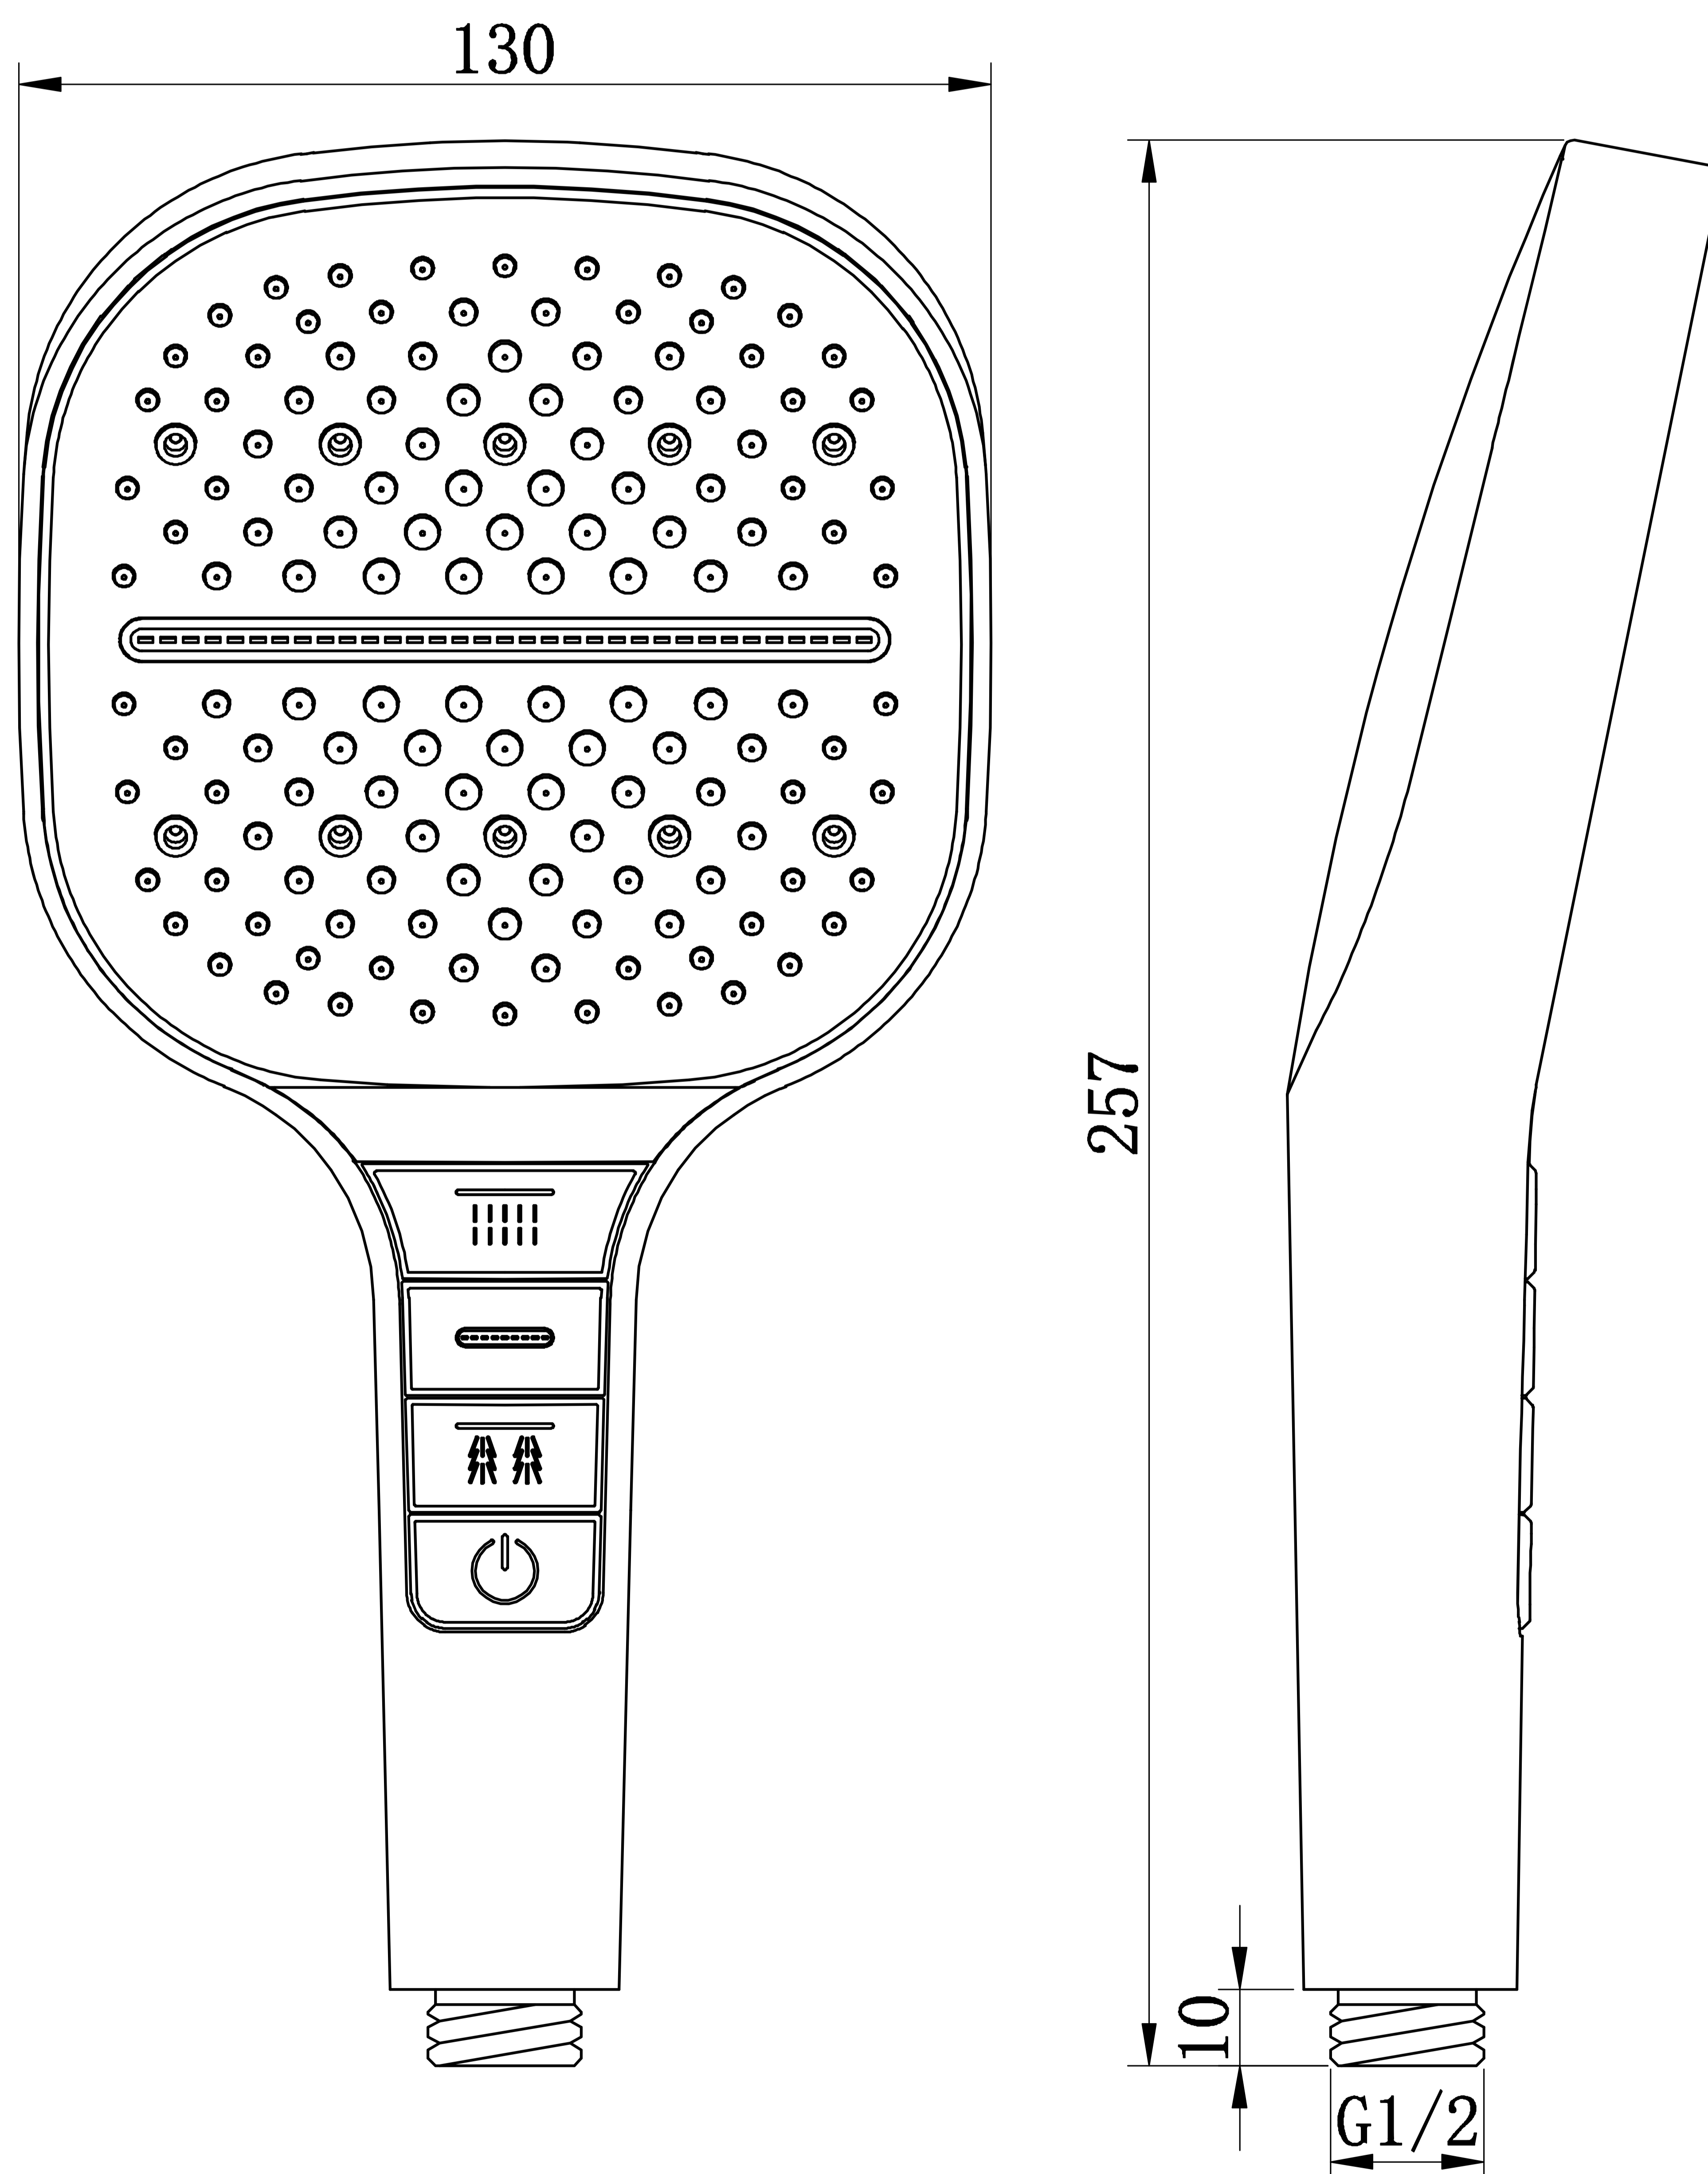

# Hand Shower 3 Function

Product Code : 28190

## Technical Drawing

All dimension are in **mm**